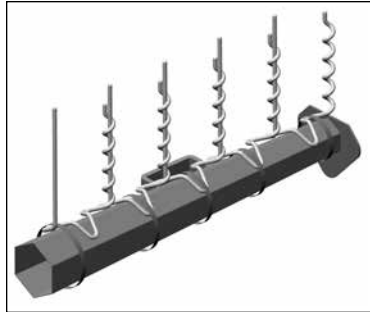

BIRD PERCH DETERRENT™

NOMENCLATURE

BIRD PERCH DETERRENT

Davit Arm

Angle

Spacing: Approximately 8" between deterrent uprights

Color: Gray

Material: Outdoor grade polyvinyl chloride (PVC)

Crossarm Dimensions: 3.25"(W) x 4.25"(H) up to 3.75"(W) x 4.75"(H)

Thermal Rating: 125°C Continuous

GENERAL RECOMMENDATIONS

The BIRD PERCH DETERRENT is designed to provide protection from incidental avian contact with overhead distribution lines. It provides an economical means of reducing bird fatalities and line outages while being easily installed over distribution crossarms.

The BIRD PERCH DETERRENT is lightweight, offers little wind resistance and is easily and quickly installed by hand or by hot stick. The BIRD PERCH DETERRENT will remain in its applied location and will not move along the crossarm due to Aeolian vibration or other conditions.