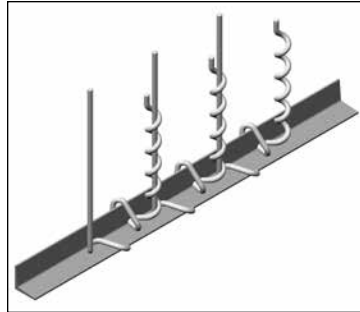

BIRD PERCH DETERRENT™

NOMENCLATURE

BIRD PERCH DETERRENT

Davit Arm

Angle

Spacing: Approximately 8" between deterrent uprights

Color: Gray

Material: Outdoor grade polyvinyl chloride (PVC)

Crossarm Dimensions: 3.25"(W) x 4.25"(H) up to 3.75"(W) x 4.75"(H)

Thermal Rating: 125°C Continuous

GENERAL RECOMMENDATIONS

The BIRD PERCH DETERRENT is designed to provide protection from incidental avian contact with overhead distribution lines. It provides an economical means of reducing bird fatalities and line outages while being easily installed over distribution crossarms.

The BIRD PERCH DETERRENT is lightweight, offers little wind resistance and is easily and quickly installed by hand or by hot stick. The BIRD PERCH DETERRENT will remain in its applied location and will not move along the crossarm due to Aeolian vibration or other conditions.