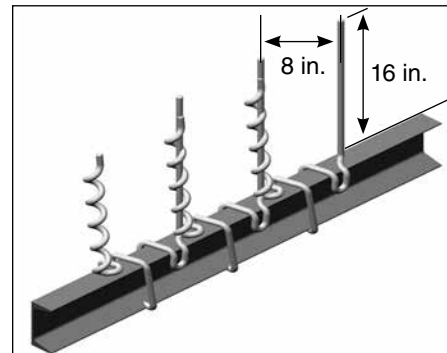

APPLICATIONS

Spacing: A minimum of two BIRD PERCH DETERRENTS are required to ensure proper application. Each BIRD PERCH DETERRENT has approximately an 8" spacing between the uprights. Calculate the number required for the distance between insulators and/or pole.