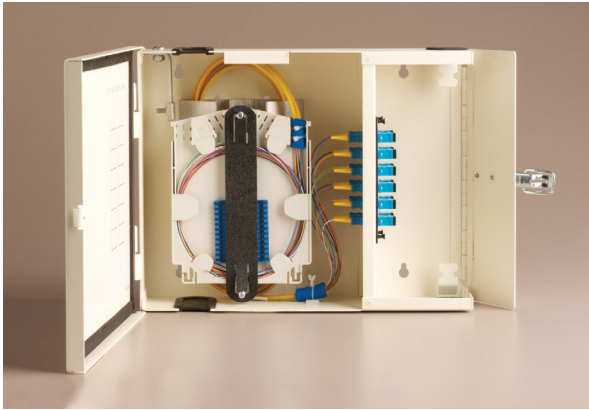

## Key Features:

- Ready for splicing right out of the carton
- Cabinets are made from rugged 16 gauge steel
- Durable powder coat finish
- Available in two colors - Almond or Black
- Accepts craft-friendly COYOTE splice trays
- Integral fiber storage
- High-density splicing and patching in single cabinet
- Assembled to your exact specifications
- 100% inspected
- Designed to provide substantial labor savings
- UPC or APC fiber polishes
- Color coded pigtails
- Key hole slots for optional wall mounting
- Each cabinet may be ordered with adapter modules or pre-terminated to your exact specification

## Wall Mount Cabinets

- Provides protected fiber splicing and connectivity
- Lockable inner door secures the splicing compartment
- Each cabinet may be ordered with adapter modules or pre-terminated to your exact specification
- Installation and mounting hardware included

## Rack Mount Cabinets

- Universal mounting bracket to fit 19" (482 mm) or 23" (584 mm) racks
- Clear front door and access panels are removable for easy entry

RDC3/6 Rack Mount Cabinet

RDC2 Rack Mount Cabinet with Pivoting Shelf