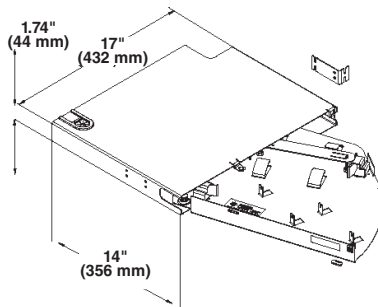

## Rack Mount Cabinets

- Universal mounting bracket to fit 19" (482 mm) or 23" (584 mm) racks
- Clear front door and access panels are removable for easy entry

RDC3/6 Rack Mount Cabinet

RDC2 Rack Mount Cabinet with Pivoting Shelf