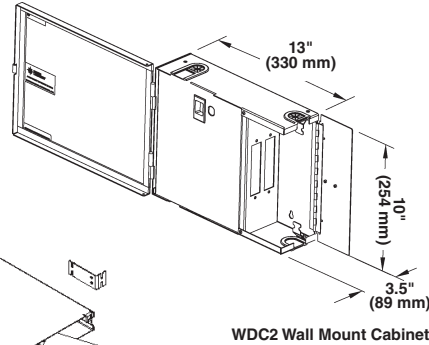

## Wall Mount Cabinets

- Provides protected fiber splicing and connectivity
- Lockable inner door secures the splicing compartment
- Each cabinet may be ordered with adapter modules or pre-terminated to your exact specification
- Installation and mounting hardware included

## Rack Mount Cabinets

- Universal mounting bracket to fit 19" (482 mm) or 23" (584 mm) racks
- Clear front door and access panels are removable for easy entry

RDC3/6 Rack Mount Cabinet

RDC2 Rack Mount Cabinet with Pivoting Shelf