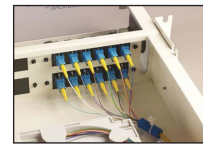

## Rack Mount Cabinets

- Universal mounting bracket to fit 19" (482 mm) or 23" (584 mm) racks
- Clear front door and access panels are removable for easy entry

RDC3/6 Rack Mount Cabinet

RDC2 Rack Mount Cabinet with Pivoting Shelf

WDC2 Wall Mount Cabinet

Pre-terminated WDC8 Wall Mount Cabinet

WDC2 Wall Mount Cabinet

Pre-terminated RDC6 Rack Mount Cabinet

RDC2 Rack Mount Cabinet with Pivoting Shelf

12 SC/UPC Connections

Rodent Protection Plates