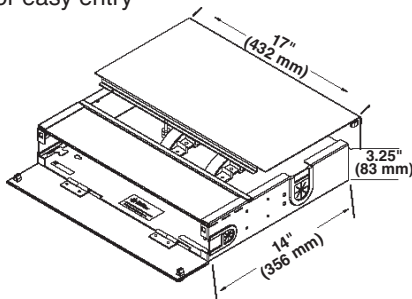

Rack Mount Cabinets

- Universal mounting bracket to fit 19" (482 mm) or 23" (584 mm) racks
- Clear front door and access panels are removable for easy entry

RDC3/6 Rack Mount Cabinet