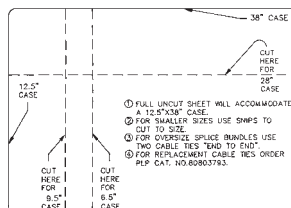

Universal Kit

Catalog Number	Description (quantity in box)
80006264	Universal BUNDLE-LOCK Kit (1)
80807120	BUNDLE-LOCK Kit for 4" x 25" Closures (25)
80807121	BUNDLE-LOCK Kit for 28" Closures (25)
80807122	BUNDLE-LOCK Kit for 38" Closures (25)