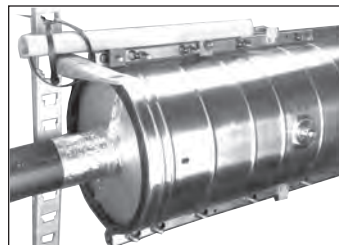

ARMADILLO Coupling

The ARMADILLO Coupling allows the joining of two 6.5" or 9.5" ARMADILLO Stainless shell kits end to end. The result is an increased cable opening area for special applications or for cable repair applications. Any length combination of 6.5" or 9.5" shells may be joined, but it is recommended that no more than two shell kits be joined.

The ARMADILLO Coupling uses the standard torque bars that come with the shell kits to be joined. Pre-cut and punched LOCK-TAPE™ Sealant gaskets are applied to all mating surfaces of the ARMADILLO Coupling halves.

Catalog Number	Description (mm)	Standard Carton Qty.
8003089	6.5" (165) ARMADILLO Coupling Kit	1 Per Carton
8003031	9.5" (241) ARMADILLO Coupling Kit	1 Per Carton

ARMADILLO Manhole Support

ARMADILLO Manhole Supports are generally used in manhole applications where there is no cable present at one end of the shell or when the cables are inadequate in size for proper support.

- Effective yet inexpensive.
- Made from durable plastic.
- V-Notched for easy application over the shell flange.

Note: Tie Wraps are not included. Each kit contains two supports. NOT recommended for filled closures