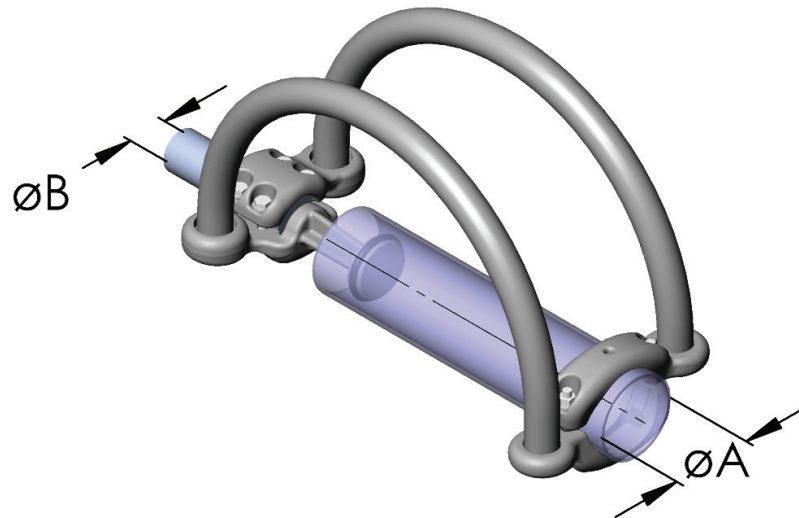

# Al-Busbar expansion connector with straight stud

Tube sliding, angular movable

Catalog Number	Voltage	ØA *	ØB *
IX1K-080B	420 kV	80	30-42
IX1K-100E	245 kV	80-100	50-62
IX1K-101C	420 kV	100	30-42
IX1K-101F	420 kV	100	30-42
IX1K-114F	550 kV	114-120	50-62
IX1K-115B	420 kV	114-121	30-44
IX1K-120F	550 kV	120	50-62

\*Dimensions are in millimeters. Please specify exact diameter in case of order.