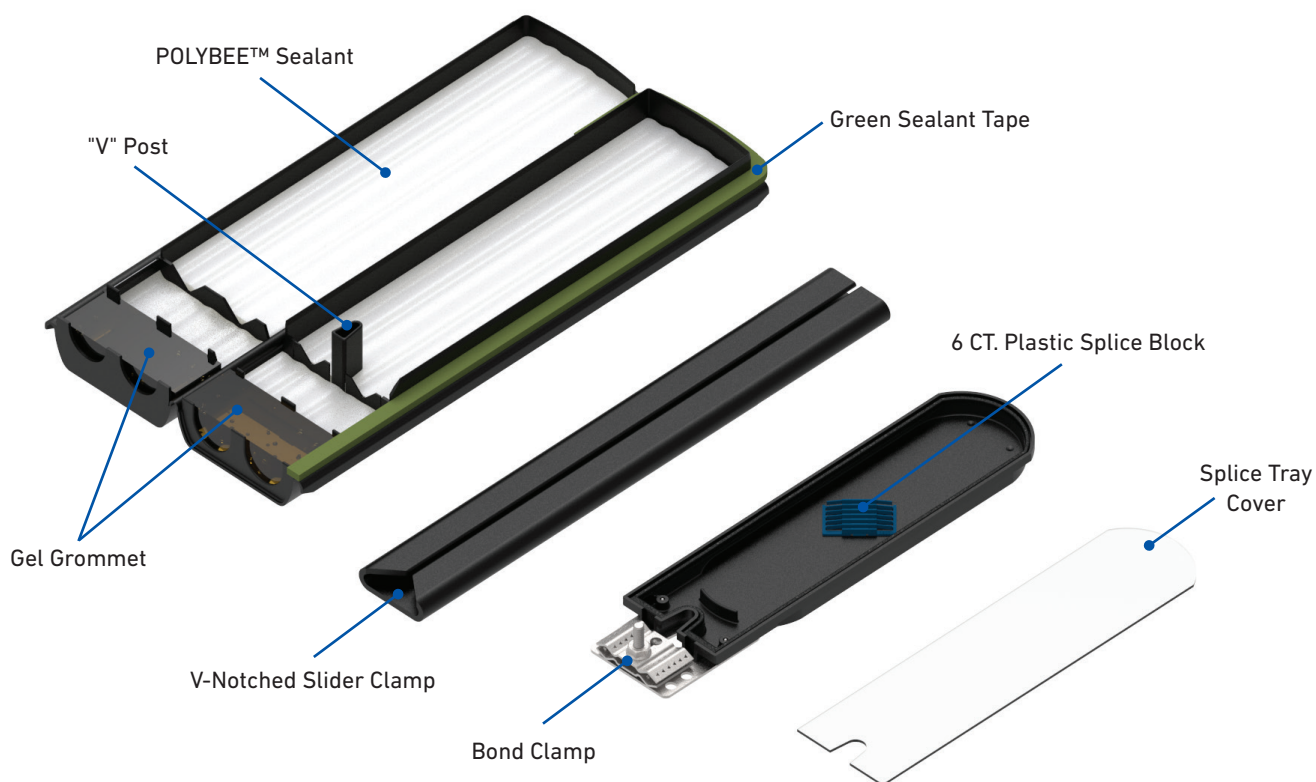

SPECIFICATIONS

COYOTE Drop Cable Closure

Catalog Numbers	8006876, 8006914
Splice Capacity (Maximum) - Single Fusion	6
Cable Ports	2
Cable Diameters	0.50" (12.7 mm) or less
Configuration	Butt
Application	Direct Bury, Below Grade, Aerial, Pedestal
Ingress Protection	In accordance with Telcordia® GR-771-CORE, Buried, Underground, IP-68
Size	12" L x 3.5" W x 3" D (305 x 89 x 76 mm)

COMPONENTS

ORDERING INFORMATION

COYOTE Drop Cable Closure Kit Contents

Catalog Number	Description
8006876	COYOTE Drop Cable Closure (Filled) – Includes (1) Filled Drop Cable Closure, (1) Slider Clamp, (1) 6 CT. Splice Tray for Single Fusion Splices, (6) 40 mm Heat Shrink Splice Protectors, (1) Roll of Sealant, & (2) Plastic Gloves
8006914	COYOTE Drop Cable Closure (Unfilled) for Aerial or Pedestal Use Only – Includes (1) Filled Drop Cable Closure, (1) Slider Clamp, (1) 6 CT. Splice Tray for Single Fusion Splices, (6) 40 mm Heat Shrink Splice Protectors, (1) Roll of Sealant, & (2) Plastic Gloves