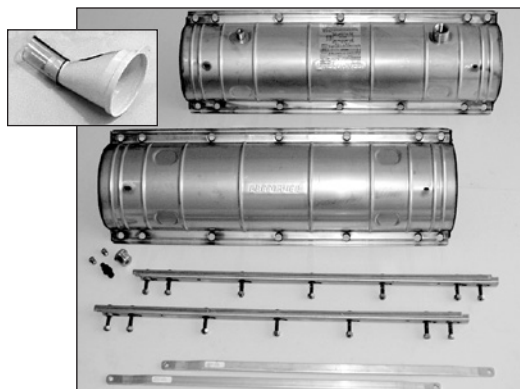

ARMADILLO® Stainless Shell Kits

ARMADILLO Stainless Shell Kits

ARMADILLO Stainless shells are precision-formed of stainless steel with an inside liner of neoprene. They feature a permanent gasket-sealing system that requires no re-entry kit or cleaning upon re-entry, and an integral air flange and grounding lead that allow pressurization and grounding through the shell. The LOCKBAR™ Fastening system features corrosion-resistant stainless steel front and back bars that mate through the flange area and lock into position to reduce installation time.