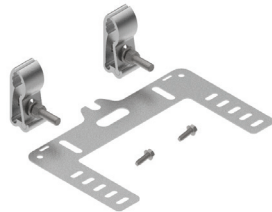

COYOTE® DTC4/6 MOUNTING BRACKET KITS

Catalog Number: 8004111
COYOTE DTC4/6 Aerial Mounting
Bracket Kit for
Strand Applications

Catalog Number: 8004112
COYOTE DTC4/6 Aerial Mounting
Bracket Kit for
ADSS Applications

Catalog Number: 8004109
COYOTE DTC4/6
Pole/Wall Mounting
Bracket Kit

Catalog Number: 8004172
COYOTE DTC4/6 Mounting
Bracket Kit for
FIBERLIGN® ADSS Cable Storage
Bracket Applications

COYOTE® DTC8 MOUNTING BRACKET KITS

Catalog Number: 8004111
COYOTE DTC8 Aerial Mounting
Bracket Kit for
Strand Applications

Catalog Number: 8004112
COYOTE DTC8 Aerial Mounting
Bracket Kit for
ADSS Applications

Catalog Number: 8004104
COYOTE DTC8
Pole/Wall Mounting
Bracket Kit

COYOTE® IN-LINE RUNT & TERMINAL CLOSURE (SINGLE CHAMBER) MOUNTING BRACKET KITS

Catalog Number: 8003797
COYOTE In-Line RUNT & Terminal Closure (Single Chamber) Aerial Mounting Bracket Kit for Strand Applications