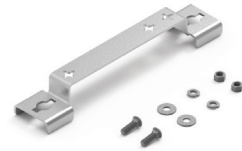

COYOTE® DTC4/6 MOUNTING BRACKET KITS

Catalog Number: 8004111
COYOTE DTC4/6 Aerial Mounting
Bracket Kit for
Strand Applications

Catalog Number: 8004112
COYOTE DTC4/6 Aerial Mounting
Bracket Kit for
ADSS Applications

Catalog Number: 8004109
COYOTE DTC4/6
Pole/Wall Mounting
Bracket Kit

Catalog Number: 8004172
COYOTE DTC4/6 Mounting
Bracket Kit for
FIBERLIGN® ADSS Cable Storage
Bracket Applications

COYOTE® DTC8 MOUNTING BRACKET KITS