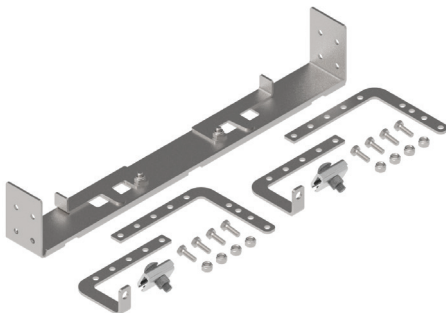

COYOTE® IN-LINE RUNT & TERMINAL CLOSURE (SINGLE CHAMBER) MOUNTING BRACKET KITS

Catalog Number: 8003797
COYOTE In-Line RUNT & Terminal Closure (Single Chamber) Aerial Mounting Bracket Kit for Strand Applications

Catalog Number: 8004179
COYOTE In-Line RUNT & Terminal Closure (Single Chamber) Horizontal Mounting Bracket Kit for Strand Applications

Catalog Number: 8003864
COYOTE In-Line RUNT & Terminal Closure (Single Chamber) Aerial Mounting Bracket Kit for ADSS Applications

Catalog Number: 8003703
COYOTE In-Line RUNT & Terminal Closure Pole/Wall Mounting Bracket Kit

Catalog Number: 8003835
COYOTE Universal Mounting Bracket Kit for Handhole Applications

Catalog Number: 8003706
COYOTE In-Line RUNT & Terminal Closure Swing Arm for Handhole Applications

COYOTE® TERMINAL CLOSURE (DUAL CHAMBER) MOUNTING BRACKET KITS

Catalog Number: 8003705
COYOTE Terminal Closure (Dual Chamber) Adjustable Offset Aerial Mounting Bracket Kit for Strand Applications

Catalog Number: 8003703
COYOTE In-Line RUNT & Terminal Closure Pole/Wall Mounting Bracket Kit