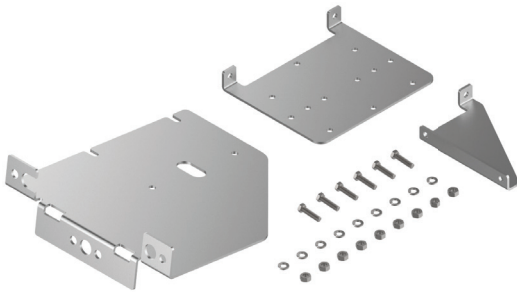

Catalog Number: 8003942
COYOTE 9.5" Dome & Terminal Dome
Pole/Wall Mounting Bracket Kit