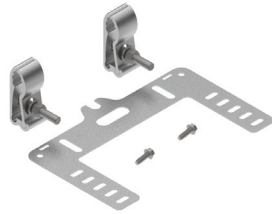

COYOTE® DTC4/6 MOUNTING BRACKET KITS

Catalog Number: 8004111
COYOTE DTC4/6 Aerial Mounting
Bracket Kit for
Strand Applications

Catalog Number: 8004112
COYOTE DTC4/6 Aerial Mounting
Bracket Kit for
ADSS Applications

Catalog Number: 8004109
COYOTE DTC4/6
Pole/Wall Mounting
Bracket Kit

Catalog Number: 8004172
COYOTE DTC4/6 Mounting
Bracket Kit for
FIBERLIGN® ADSS Cable Storage
Bracket Applications

COYOTE® DTC8 MOUNTING BRACKET KITS

Catalog Number: 8004111
COYOTE DTC8 Aerial Mounting
Bracket Kit for
Strand Applications

Catalog Number: 8004112
COYOTE DTC8 Aerial Mounting
Bracket Kit for
ADSS Applications

Catalog Number: 8004104
COYOTE DTC8
Pole/Wall Mounting
Bracket Kit

COYOTE® IN-LINE RUNT & TERMINAL CLOSURE (SINGLE CHAMBER) MOUNTING BRACKET KITS

Catalog Number: 8003797
COYOTE In-Line RUNT & Terminal Closure (Single Chamber) Aerial Mounting Bracket Kit for Strand Applications