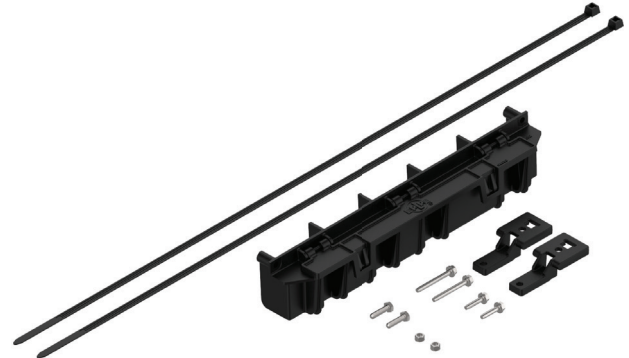

Catalog Number: EVOBKT-PWM
COYOTE ONE Pole/Wall Mounting Bracket Kit

Catalog Number: 8003835
COYOTE Universal Mounting Bracket Kit for Handhole Applications