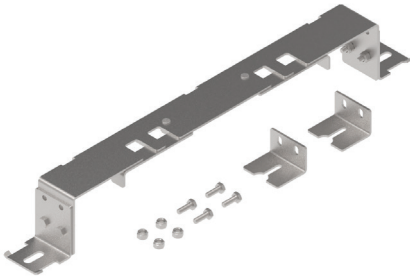

Catalog Number: 8003852
COYOTE LCC Aerial Mounting Bracket
Kit for ADSS Applications

Catalog Number: 8003830
COYOTE LCC Pole/Wall Mounting
Bracket Kit

Catalog Number: 8003835
COYOTE Universal Mounting Bracket Kit
for Handhole Applications

COYOTE® IN-LINE RUNT & TERMINAL CLOSURE (SINGLE CHAMBER) MOUNTING BRACKET KITS

Catalog Number: 8003797
COYOTE In-Line RUNT & Terminal Closure (Single Chamber) Aerial Mounting Bracket Kit for Strand Applications

Catalog Number: 8004179
COYOTE In-Line RUNT & Terminal Closure (Single Chamber) Horizontal Mounting Bracket Kit for Strand Applications

Catalog Number: 8003864
COYOTE In-Line RUNT & Terminal Closure (Single Chamber) Aerial Mounting Bracket Kit for ADSS Applications

Catalog Number: 8003703
COYOTE In-Line RUNT & Terminal Closure Pole/Wall Mounting Bracket Kit

Catalog Number: 8003835
COYOTE Universal Mounting Bracket Kit for Handhole Applications

Catalog Number: 8003706
COYOTE In-Line RUNT & Terminal Closure Swing Arm for Handhole Applications