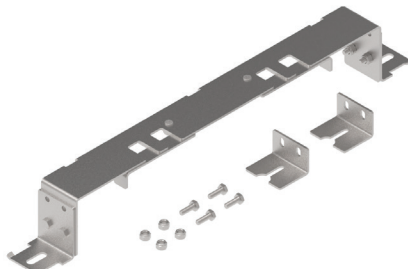

COYOTE® IN-LINE RUNT & TERMINAL CLOSURE (SINGLE CHAMBER) MOUNTING BRACKET KITS

Catalog Number: 8003797
COYOTE In-Line RUNT & Terminal Closure (Single Chamber) Aerial Mounting Bracket Kit for Strand Applications

Catalog Number: 8004179
COYOTE In-Line RUNT & Terminal Closure (Single Chamber) Horizontal Mounting Bracket Kit for Strand Applications

Catalog Number: 8003864
COYOTE In-Line RUNT & Terminal Closure (Single Chamber) Aerial Mounting Bracket Kit for ADSS Applications

Catalog Number: 8003703
COYOTE In-Line RUNT & Terminal Closure Pole/Wall Mounting Bracket Kit

Catalog Number: 8003835
COYOTE Universal Mounting Bracket Kit for Handhole Applications

Catalog Number: 8003706
COYOTE In-Line RUNT & Terminal Closure Swing Arm for Handhole Applications

COYOTE® TERMINAL CLOSURE (DUAL CHAMBER) MOUNTING BRACKET KITS

Catalog Number: 8003705
COYOTE Terminal Closure (Dual Chamber) Adjustable Offset Aerial Mounting Bracket Kit for Strand Applications

Catalog Number: 8003703
COYOTE In-Line RUNT & Terminal Closure Pole/Wall Mounting Bracket Kit