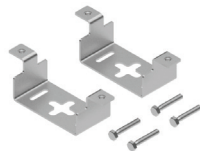

Catalog Number: 8004111
COYOTE DTC8 Aerial Mounting
Bracket Kit for
Strand Applications

Catalog Number: 8004112
COYOTE DTC8 Aerial Mounting
Bracket Kit for
ADSS Applications

Catalog Number: 8004104
COYOTE DTC8
Pole/Wall Mounting
Bracket Kit

Catalog Number: 8004172
COYOTE DTC8 Mounting Bracket Kit
for FIBERLIGN® ADSS Cable Storage
Bracket Applications

COYOTE® LCC MOUNTING BRACKET KITS

Catalog Number: 8003832
COYOTE LCC Aerial Mounting
Bracket Kit for Strand Applications

Catalog Number: 8003852
COYOTE LCC Aerial Mounting Bracket
Kit for ADSS Applications

Catalog Number: 8003830
COYOTE LCC Pole/Wall Mounting
Bracket Kit

Catalog Number: 8003835
COYOTE Universal Mounting Bracket Kit
for Handhole Applications

COYOTE® IN-LINE RUNT & TERMINAL CLOSURE (SINGLE CHAMBER) MOUNTING BRACKET KITS

Catalog Number: 8003797
COYOTE In-Line RUNT & Terminal Closure (Single Chamber) Aerial Mounting Bracket Kit for Strand Applications