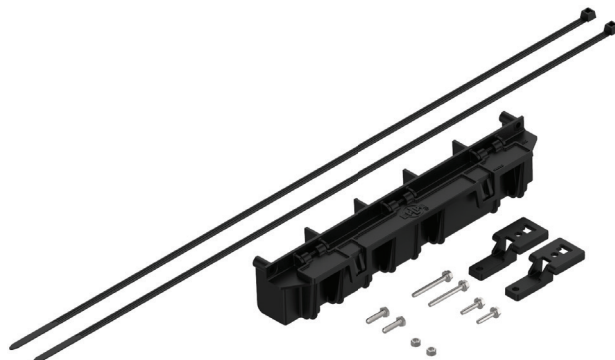

COYOTE® DTC4/6 MOUNTING BRACKET KITS

Catalog Number: 8004111
COYOTE DTC4/6 Aerial Mounting
Bracket Kit for
Strand Applications

Catalog Number: 8004112
COYOTE DTC4/6 Aerial Mounting
Bracket Kit for
ADSS Applications

Catalog Number: 8004032
COYOTE ONE Adjustable Offset Aerial Mounting Bracket Kit for ADSS Applications

Catalog Number: EVOBKT-PWM
COYOTE ONE Pole/Wall Mounting Bracket Kit

Catalog Number: 8003835
COYOTE Universal Mounting Bracket Kit for Handhole Applications

COYOTE® 6.5" DOME & TERMINAL DOME MOUNTING BRACKET KITS

Catalog Number: 8004035
COYOTE 6.5" Dome & Terminal Dome Adjustable Offset Aerial Mounting Bracket Kit for Strand Applications

Catalog Number: 8004036
COYOTE 6.5" Dome & Terminal Dome Adjustable Offset Aerial Mounting Bracket Kit for ADSS Applications

Catalog Number: 8003702
COYOTE 6.5" Dome & Terminal Dome Pole/Wall Mounting Bracket Kit

Catalog Number: 8003835
COYOTE Universal Mounting Bracket Kit for Handhole Applications

Catalog Number: 8003707
COYOTE 6.5" Dome & Terminal Dome Swing Arm for Handhole Applications