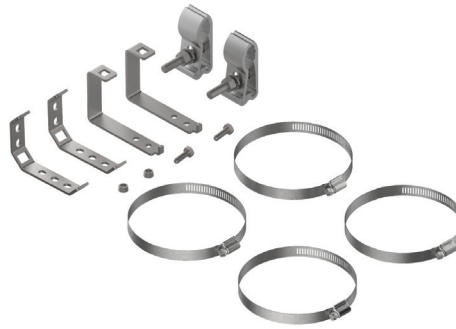

Catalog Number: 8004032
COYOTE ONE Adjustable Offset Aerial Mounting Bracket Kit for ADSS Applications

Catalog Number: EVOBKT-PWM
COYOTE ONE Pole/Wall Mounting Bracket Kit

Catalog Number: 8003835
COYOTE Universal Mounting Bracket Kit for Handhole Applications

COYOTE® 6.5" DOME & TERMINAL DOME MOUNTING BRACKET KITS

Catalog Number: 8004035
COYOTE 6.5" Dome & Terminal Dome Adjustable Offset Aerial Mounting Bracket Kit for Strand Applications

Catalog Number: 8004036
COYOTE 6.5" Dome & Terminal Dome Adjustable Offset Aerial Mounting Bracket Kit for ADSS Applications

Catalog Number: 8003702
COYOTE 6.5" Dome & Terminal Dome Pole/Wall Mounting Bracket Kit

Catalog Number: 8003835
COYOTE Universal Mounting Bracket Kit for Handhole Applications

Catalog Number: 8003707
COYOTE 6.5" Dome & Terminal Dome Swing Arm for Handhole Applications

COYOTE® 9.5" DOME, HD DOME & TERMINAL DOME MOUNTING BRACKET KITS

Catalog Number: 8004037
 COYOTE 9.5" Dome & Terminal Dome
 Adjustable Offset Aerial Mounting
 Bracket Kit for Strand Applications

Catalog Number: 8004038
 COYOTE 9.5" Dome & Terminal Dome
 Adjustable Offset Aerial Mounting
 Bracket Kit for ADSS Applications