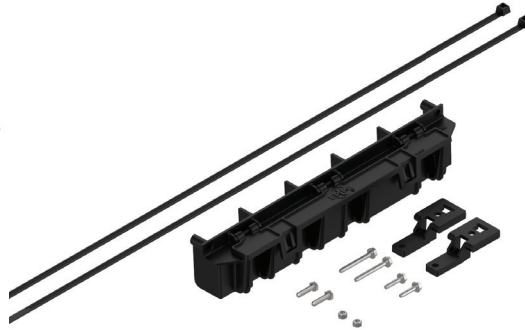

Catalog Number: 8003703
COYOTE In-Line RUNT & Terminal Closure Pole/Wall Mounting Bracket Kit

Catalog Number: 8003835
COYOTE Universal Mounting Bracket Kit for Handhole Applications