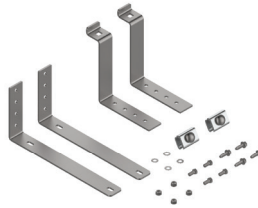

Catalog Number: 8004172
COYOTE DTC8 Mounting Bracket Kit
for FIBERLIGN® ADSS Cable Storage
Bracket Applications

COYOTE® LCC MOUNTING BRACKET KITS

Catalog Number: 8003832
COYOTE LCC Aerial Mounting
Bracket Kit for Strand Applications

Catalog Number: 8003852
COYOTE LCC Aerial Mounting Bracket
Kit for ADSS Applications

Catalog Number: 8003830
COYOTE LCC Pole/Wall Mounting
Bracket Kit

Catalog Number: 8003835
COYOTE Universal Mounting Bracket Kit
for Handhole Applications

COYOTE® IN-LINE RUNT & TERMINAL CLOSURE (SINGLE CHAMBER) MOUNTING BRACKET KITS

Catalog Number: 8003797
COYOTE In-Line RUNT & Terminal Closure (Single Chamber) Aerial Mounting Bracket Kit for Strand Applications

Catalog Number: 8004179
COYOTE In-Line RUNT & Terminal Closure (Single Chamber) Horizontal Mounting Bracket Kit for Strand Applications

Catalog Number: 8003864
COYOTE In-Line RUNT & Terminal Closure (Single Chamber) Aerial Mounting Bracket Kit for ADSS Applications