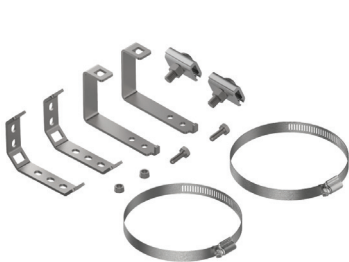

Catalog Number: 8003706
COYOTE In-Line RUNT & Terminal Closure Swing Arm for Handhole Applications

COYOTE® ONE MOUNTING BRACKET KITS

Catalog Number: EVOBKT-ALC
COYOTE ONE Low Clearance Aerial Mounting Bracket Kit for Strand Applications

Catalog Number: EVOBKT-AE
COYOTE ONE Adjustable Offset Aerial Mounting Bracket Kit for Strand Applications

Catalog Number: 8004031
COYOTE ONE Low Clearance Aerial Mounting Bracket Kit for ADSS Applications

Catalog Number: 8004032
COYOTE ONE Adjustable Offset Aerial Mounting Bracket Kit for ADSS Applications

Catalog Number: EVOBKT-PWM
COYOTE ONE Pole/Wall Mounting Bracket Kit

Catalog Number: 8003835
COYOTE Universal Mounting Bracket Kit for Handhole Applications

COYOTE® 6.5" DOME & TERMINAL DOME MOUNTING BRACKET KITS

Catalog Number: 8004035
COYOTE 6.5" Dome & Terminal Dome Adjustable Offset Aerial Mounting Bracket Kit for Strand Applications

Catalog Number: 8004036
COYOTE 6.5" Dome & Terminal Dome Adjustable Offset Aerial Mounting Bracket Kit for ADSS Applications