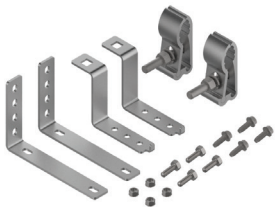

Catalog Number: 8003703
COYOTE In-Line RUNT & Terminal Closure Pole/Wall Mounting Bracket Kit

Catalog Number: 8003835
COYOTE Universal Mounting Bracket Kit for Handhole Applications

Catalog Number: 8003706
COYOTE In-Line RUNT & Terminal Closure Swing Arm for Handhole Applications

COYOTE® TERMINAL CLOSURE (DUAL CHAMBER) MOUNTING BRACKET KITS

Catalog Number: 8003705
COYOTE Terminal Closure (Dual Chamber) Adjustable Offset Aerial Mounting Bracket Kit for Strand Applications

Catalog Number: 8003703
COYOTE In-Line RUNT & Terminal Closure Pole/Wall Mounting Bracket Kit

Catalog Number: 8003706
COYOTE In-Line RUNT & Terminal Closure Swing Arm for Handhole Applications

COYOTE® ONE MOUNTING BRACKET KITS

Catalog Number: EVOBKT-ALC
COYOTE ONE Low Clearance Aerial Mounting Bracket Kit for Strand Applications

Catalog Number: EVOBKT-AE
COYOTE ONE Adjustable Offset Aerial Mounting Bracket Kit for Strand Applications

Catalog Number: 8004031
COYOTE ONE Low Clearance Aerial Mounting Bracket Kit for ADSS Applications