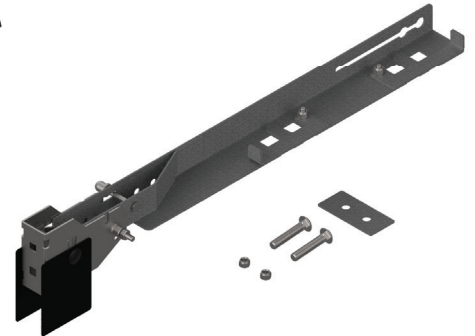

COYOTE® IN-LINE RUNT & TERMINAL CLOSURE (SINGLE CHAMBER) MOUNTING BRACKET KITS

Catalog Number: 8003797
COYOTE In-Line RUNT & Terminal Closure (Single Chamber) Aerial Mounting Bracket Kit for Strand Applications

Catalog Number: 8004179
COYOTE In-Line RUNT & Terminal Closure (Single Chamber) Horizontal Mounting Bracket Kit for Strand Applications

Catalog Number: 8003864
COYOTE In-Line RUNT & Terminal Closure (Single Chamber) Aerial Mounting Bracket Kit for ADSS Applications

Catalog Number: 8003703
COYOTE In-Line RUNT & Terminal Closure Pole/Wall Mounting Bracket Kit

Catalog Number: 8003835
COYOTE Universal Mounting Bracket Kit for Handhole Applications

Catalog Number: 8003706
COYOTE In-Line RUNT & Terminal Closure Swing Arm for Handhole Applications

COYOTE® TERMINAL CLOSURE (DUAL CHAMBER) MOUNTING BRACKET KITS

Catalog Number: 8003705
COYOTE Terminal Closure (Dual Chamber) Adjustable Offset Aerial Mounting Bracket Kit for Strand Applications

Catalog Number: 8003703
COYOTE In-Line RUNT & Terminal Closure Pole/Wall Mounting Bracket Kit