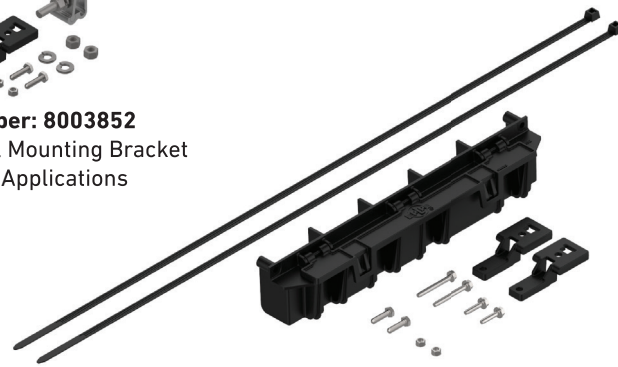

Catalog Number: 8004111
COYOTE DTC8 Aerial Mounting
Bracket Kit for
Strand Applications

Catalog Number: 8004112
COYOTE DTC8 Aerial Mounting
Bracket Kit for
ADSS Applications

Catalog Number: 8004104
COYOTE DTC8
Pole/Wall Mounting
Bracket Kit

Catalog Number: 8004172
COYOTE DTC8 Mounting Bracket Kit
for FIBERLIGN® ADSS Cable Storage
Bracket Applications

COYOTE® LCC MOUNTING BRACKET KITS

Catalog Number: 8003832
COYOTE LCC Aerial Mounting
Bracket Kit for Strand Applications

Catalog Number: 8003852
COYOTE LCC Aerial Mounting Bracket
Kit for ADSS Applications

Catalog Number: 8003830
COYOTE LCC Pole/Wall Mounting
Bracket Kit

Catalog Number: 8003835
COYOTE Universal Mounting Bracket Kit
for Handhole Applications

COYOTE® IN-LINE RUNT & TERMINAL CLOSURE (SINGLE CHAMBER) MOUNTING BRACKET KITS

Catalog Number: 8003797
COYOTE In-Line RUNT & Terminal Closure (Single Chamber) Aerial Mounting Bracket Kit for Strand Applications