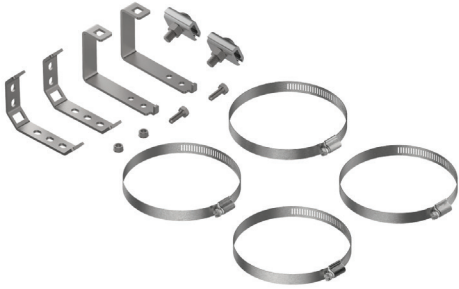

Catalog Number: 8003706
COYOTE In-Line RUNT & Terminal Closure Swing Arm for Handhole Applications

COYOTE® ONE MOUNTING BRACKET KITS

Catalog Number: EVOBKT-ALC
COYOTE ONE Low Clearance Aerial Mounting Bracket Kit for Strand Applications

COYOTE® 6.5" DOME & TERMINAL DOME MOUNTING BRACKET KITS

Catalog Number: 8004035
COYOTE 6.5" Dome & Terminal Dome Adjustable Offset Aerial Mounting Bracket Kit for Strand Applications

Catalog Number: 8004036
COYOTE 6.5" Dome & Terminal Dome Adjustable Offset Aerial Mounting Bracket Kit for ADSS Applications

Catalog Number: 8003702
COYOTE 6.5" Dome & Terminal Dome Pole/Wall Mounting Bracket Kit

Catalog Number: 8003835
COYOTE Universal Mounting Bracket Kit for Handhole Applications

Catalog Number: 8003707
COYOTE 6.5" Dome & Terminal Dome Swing Arm for Handhole Applications

COYOTE® 9.5" DOME, HD DOME & TERMINAL DOME MOUNTING BRACKET KITS

Catalog Number: 8004037
 COYOTE 9.5" Dome & Terminal Dome
 Adjustable Offset Aerial Mounting
 Bracket Kit for Strand Applications

Catalog Number: 8004038
 COYOTE 9.5" Dome & Terminal Dome
 Adjustable Offset Aerial Mounting
 Bracket Kit for ADSS Applications