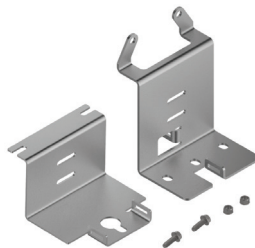

Catalog Number: EVOBKT-PWM
COYOTE ONE Pole/Wall Mounting Bracket Kit