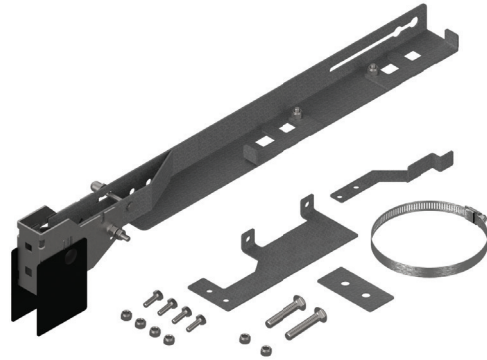

Catalog Number: 8004032
COYOTE ONE Adjustable Offset Aerial Mounting Bracket Kit for ADSS Applications

Catalog Number: EVOBKT-PWM
COYOTE ONE Pole/Wall Mounting Bracket Kit

Catalog Number: 8003835
COYOTE Universal Mounting Bracket Kit for Handhole Applications

COYOTE® 6.5" DOME & TERMINAL DOME MOUNTING BRACKET KITS

Catalog Number: 8004035
COYOTE 6.5" Dome & Terminal Dome Adjustable Offset Aerial Mounting Bracket Kit for Strand Applications

Catalog Number: 8004036
COYOTE 6.5" Dome & Terminal Dome Adjustable Offset Aerial Mounting Bracket Kit for ADSS Applications

Catalog Number: 8003702
COYOTE 6.5" Dome & Terminal Dome Pole/Wall Mounting Bracket Kit

Catalog Number: 8003835
COYOTE Universal Mounting Bracket Kit for Handhole Applications

Catalog Number: 8003707
COYOTE 6.5" Dome & Terminal Dome Swing Arm for Handhole Applications