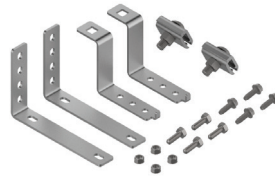

Catalog Number: 8004179
COYOTE In-Line RUNT & Terminal Closure (Single Chamber) Horizontal Mounting Bracket Kit for Strand Applications

Catalog Number: 8003864
COYOTE In-Line RUNT & Terminal Closure (Single Chamber) Aerial Mounting Bracket Kit for ADSS Applications

Catalog Number: 8003703
COYOTE In-Line RUNT & Terminal Closure Pole/Wall Mounting Bracket Kit

Catalog Number: 8003835
COYOTE Universal Mounting Bracket Kit for Handhole Applications

Catalog Number: 8003706
COYOTE In-Line RUNT & Terminal Closure Swing Arm for Handhole Applications

COYOTE® TERMINAL CLOSURE (DUAL CHAMBER) MOUNTING BRACKET KITS

Catalog Number: 8003705
COYOTE Terminal Closure (Dual Chamber) Adjustable Offset Aerial Mounting Bracket Kit for Strand Applications

Catalog Number: 8003703
COYOTE In-Line RUNT & Terminal Closure Pole/Wall Mounting Bracket Kit

Catalog Number: 8003706
COYOTE In-Line RUNT & Terminal Closure Swing Arm for Handhole Applications

COYOTE® ONE MOUNTING BRACKET KITS

Catalog Number: EVOBKT-ALC
COYOTE ONE Low Clearance Aerial Mounting Bracket Kit for Strand Applications