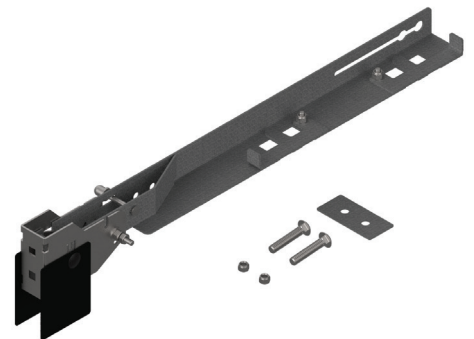

COYOTE® IN-LINE RUNT & TERMINAL CLOSURE (SINGLE CHAMBER) MOUNTING BRACKET KITS

Catalog Number: 8003797
COYOTE In-Line RUNT & Terminal Closure (Single Chamber) Aerial Mounting Bracket Kit for Strand Applications

Catalog Number: 8004179
COYOTE In-Line RUNT & Terminal Closure (Single Chamber) Horizontal Mounting Bracket Kit for Strand Applications

Catalog Number: 8003864
COYOTE In-Line RUNT & Terminal Closure (Single Chamber) Aerial Mounting Bracket Kit for ADSS Applications

Catalog Number: 8003703
COYOTE In-Line RUNT & Terminal Closure Pole/Wall Mounting Bracket Kit

Catalog Number: 8003835
COYOTE Universal Mounting Bracket Kit for Handhole Applications

Catalog Number: 8003706
COYOTE In-Line RUNT & Terminal Closure Swing Arm for Handhole Applications

COYOTE® TERMINAL CLOSURE (DUAL CHAMBER) MOUNTING BRACKET KITS

Catalog Number: 8003705
COYOTE Terminal Closure (Dual Chamber) Adjustable Offset Aerial Mounting Bracket Kit for Strand Applications

Catalog Number: 8003703
COYOTE In-Line RUNT & Terminal Closure Pole/Wall Mounting Bracket Kit