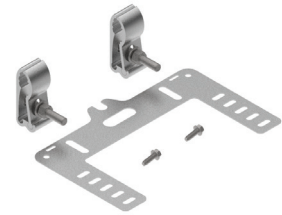

Catalog Number: 8004172
COYOTE DTC8 Mounting Bracket Kit
for FIBERLIGN® ADSS Cable Storage
Bracket Applications

COYOTE® LCC MOUNTING BRACKET KITS

Catalog Number: 8003832
COYOTE LCC Aerial Mounting
Bracket Kit for Strand Applications

Catalog Number: 8003852
COYOTE LCC Aerial Mounting Bracket
Kit for ADSS Applications

Catalog Number: 8003830
COYOTE LCC Pole/Wall Mounting
Bracket Kit

Catalog Number: 8003835
COYOTE Universal Mounting Bracket Kit
for Handhole Applications

COYOTE® IN-LINE RUNT & TERMINAL CLOSURE (SINGLE CHAMBER) MOUNTING BRACKET KITS

Catalog Number: 8003797
COYOTE In-Line RUNT & Terminal Closure (Single Chamber) Aerial Mounting Bracket Kit for Strand Applications

Catalog Number: 8004179
COYOTE In-Line RUNT & Terminal Closure (Single Chamber) Horizontal Mounting Bracket Kit for Strand Applications

Catalog Number: 8003864
COYOTE In-Line RUNT & Terminal Closure (Single Chamber) Aerial Mounting Bracket Kit for ADSS Applications