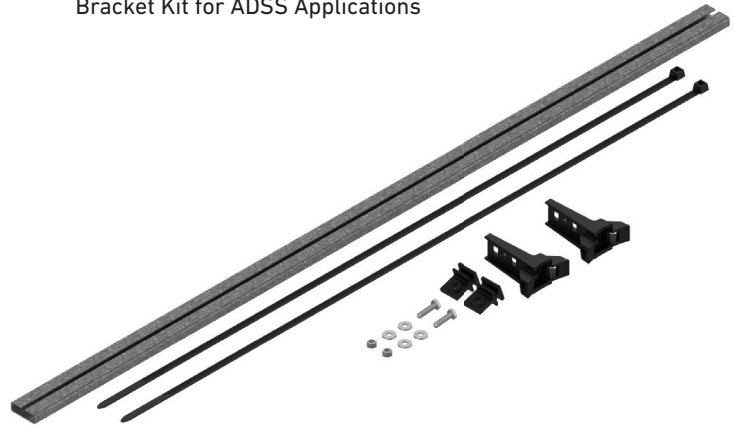

Catalog Number: 8003702
COYOTE 6.5" Dome & Terminal Dome Pole/Wall Mounting Bracket Kit

Catalog Number: 8003835
COYOTE Universal Mounting Bracket Kit for Handhole Applications

Catalog Number: 8003707
COYOTE 6.5" Dome & Terminal Dome Swing Arm for Handhole Applications

COYOTE® 9.5" DOME, HD DOME & TERMINAL DOME MOUNTING BRACKET KITS

Catalog Number: 8004037
 COYOTE 9.5" Dome & Terminal Dome
 Adjustable Offset Aerial Mounting
 Bracket Kit for Strand Applications

Catalog Number: 8004038
 COYOTE 9.5" Dome & Terminal Dome
 Adjustable Offset Aerial Mounting
 Bracket Kit for ADSS Applications

Catalog Number: 8003942
 COYOTE 9.5" Dome & Terminal Dome
 Pole/Wall Mounting Bracket Kit

Catalog Number: 8004003
 COYOTE Dome Manhole
 Support Bracket Kit