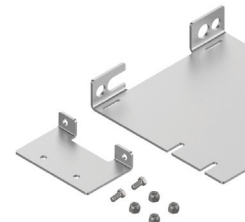

Catalog Number: 8003706
COYOTE In-Line RUNT & Terminal Closure Swing Arm for Handhole Applications

COYOTE® ONE MOUNTING BRACKET KITS

Catalog Number: EVOBKT-ALC
COYOTE ONE Low Clearance Aerial Mounting Bracket Kit for Strand Applications

Catalog Number: EVOBKT-AE
COYOTE ONE Adjustable Offset Aerial Mounting Bracket Kit for Strand Applications

Catalog Number: 8004031
COYOTE ONE Low Clearance Aerial Mounting Bracket Kit for ADSS Applications

Catalog Number: 8004032
COYOTE ONE Adjustable Offset Aerial Mounting Bracket Kit for ADSS Applications

Catalog Number: EVOBKT-PWM
COYOTE ONE Pole/Wall Mounting Bracket Kit

Catalog Number: 8003835
COYOTE Universal Mounting Bracket Kit for Handhole Applications

COYOTE® 6.5" DOME & TERMINAL DOME MOUNTING BRACKET KITS

Catalog Number: 8004035
COYOTE 6.5" Dome & Terminal Dome Adjustable Offset Aerial Mounting Bracket Kit for Strand Applications

Catalog Number: 8004036
COYOTE 6.5" Dome & Terminal Dome Adjustable Offset Aerial Mounting Bracket Kit for ADSS Applications