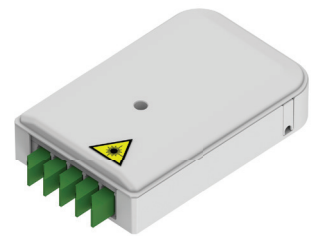

COYOTE ACE Equipped with – (5) SC/APC Shuttered Adapters