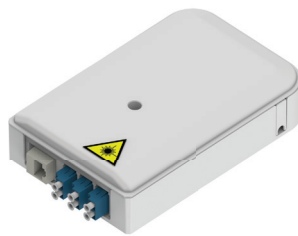

COYOTE ACE Equipped with – (3) LC/UPC Adapters and (1) CAT6 Connector