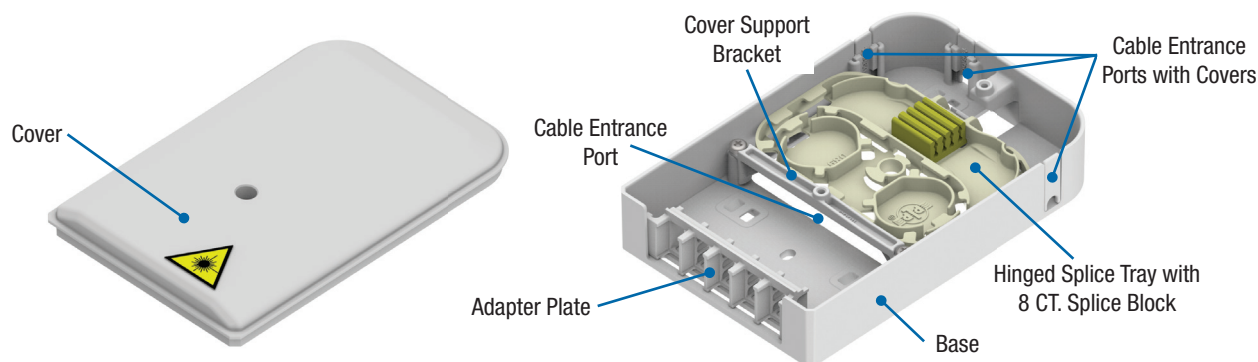

COYOTE[®] ACE

The **COYOTE ACE (Adaptable Connection Enclosure)** offers the greatest flexibility to address the multitude of connection options required to support home and office networks. Interchangeable inserts allow the enclosure to be configured to support fiber/coax applications, fiber/CAT6 applications, coax/CAT6 application, coax only applications and fiber only applications. The enclosure can be used in conjunction with the COYOTE Fiber Wall Plates to support additional fiber slack storage or applications requiring 1x4 coax splitters. Each ACE is produced from flame retardant compounds.

Features and Benefits

- Supports splice/patch applications and multiple connection types
- Accepts industry standard adapters and coax splitters
- Fiber entrance slots on side and top of base for surface mount applications using raceway
- Large opening in back wall of base to support transition of fiber or coax when mounted to an electrical outlet box
- Can be combined with the COYOTE Access Solutions™ Fiber Wall Plate to provide additional slack storage or address fiber with coax splitter applications
- Flame retardant

COYOTE® ACE

Specifications

Catalog Numbers	COYACE-001 through COYACE-008
Splice Capacity (Maximum) – Single Fusion	8
Adapter Port Quantity (Maximum)	(5) SC, (10) LC, (1) 1x2, 1x3, or 1x4 Coax Splitter, (2) CAT5, CAT6, RJ11, RJ45, or Coax Adapters
Adapter Plate Configurations	(5) Fiber Adapters, (3) Fiber Adapters and (1) Ethernet or Coax Adapter, (1) Fiber Adapter and (2) Ethernet or Coax Adapter, (1) Fiber Adapter and (1) 1x2 Coax Splitter, (1) Ethernet or Coax Adapter and (1) 1x2 Coax Splitter, or (1) 1x3 or 1x4 Coax Splitter
Colors	White
Cable Entrance Ports	(1) Top Edge, (1) Left Edge, (1) Right Edge, and (1) Back of Base
Size	4" W x 6" L x 1" D (102 x 152 x 25 mm)