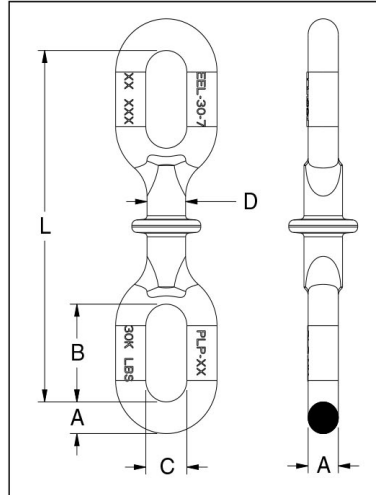

Transmission Line String Hardware

7" (177mm) Eye-Eye Hot Line Link, 30K

Features	
Body	Forged steel, hot dip galvanize

Catalog Number	General Dimensions – inches (mm)					Vertical Ultimate Strength lbf (kN)	Wt. Per 100 Units lbs (kg)
	A	B	C	D	L		
EEL-30-7	11/16 (17.5)	2-1/8 (54)	15/16 (23.8)	7/8 (22.4)	7-5/8 (194.1)	30,000 (133)	209 (94)