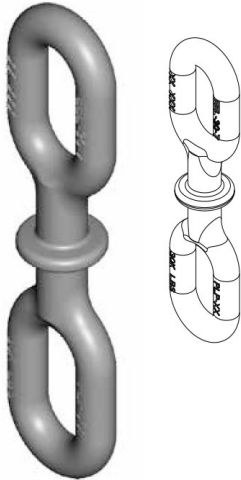

Transmission Line String Hardware

7" (177mm) Eye-Eye Hot Line Link, 30K

Features	
Body	Forged steel, hot dip galvanize

Catalog Number	General Dimensions – inches (mm)					Vertical Ultimate Strength lbf (kN)	Wt. Per 100 Units lbs (kg)
	A	B	C	D	L		
EEL-30-7	11/16 (17.5)	2-1/8 (54)	15/16 (23.8)	7/8 (22.4)	7-5/8 (194.1)	30,000 (133)	209 (94)