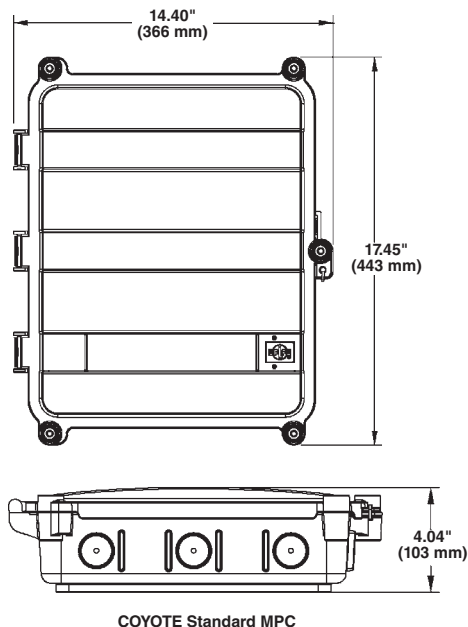

COYOTE® MPC (Multi-Purpose Closure)

COYOTE Standard MPC

COYOTE Deep MPC

The COYOTE MPC is constructed of durable, UV stabilized, flame retardant (UL 94-5VA) polymer to permit interior or exterior applications. Eight cable entrance ports around the exterior accept an easy-to-use grommet system and standard commercially available fittings. The closure's interior can be configured to address slack storage, splicing, cross-connect, hardened adapter applications or any combination. Pre-terminated configurations are also available to minimize the amount of labor required during installation.

Key Features:

- 8 Cable entrance ports around closure exterior
- Cable entrance ports accepts PLP grommet adapters or commercially available fittings
- Easy to use grommet system – 7 different multi and single hole grommets to choose from
- Constructed with UL 94 5VA polymer compounds, to provide the highest flame resistant rating
- Interior grid hole pattern allows custom organization of various components
- Integrated rubber seal designed to eliminate water entry
- Custom logo plaques available to identify your company logo – contact your PLP representative for further details
- Offers NEMA4 performance
- Tested in accordance to elements of the Telcordia GR-771-CORE specification