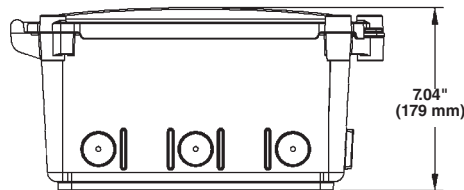

COYOTE® MPC (Multi-Purpose Closure)

COYOTE Standard MPC

COYOTE Deep MPC

The COYOTE MPC is constructed of durable, UV stabilized, flame retardant (UL 94-5VA) polymer to permit interior or exterior applications. Eight cable entrance ports around the exterior accept an easy-to-use grommet system and standard commercially available fittings. The closure's interior can be configured to address slack storage, splicing, cross-connect, hardened adapter applications or any combination. Pre-terminated configurations are also available to minimize the amount of labor required during installation.

Key Features:

- 8 Cable entrance ports around closure exterior
- Cable entrance ports accepts PLP grommet adapters or commercially available fittings
- Easy to use grommet system – 7 different multi and single hole grommets to choose from
- Constructed with UL 94 5VA polymer compounds, to provide the highest flame resistant rating
- Interior grid hole pattern allows custom organization of various components
- Integrated rubber seal designed to eliminate water entry
- Custom logo plaques available to identify your company logo – contact your PLP representative for further details
- Offers NEMA4 performance
- Tested in accordance to elements of the Telcordia GR-771-CORE specification