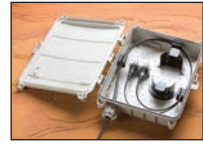

COYOTE MPC for OptiTap™ Applications