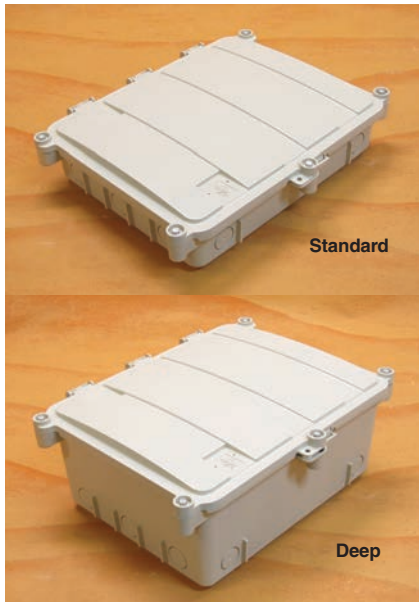

COYOTE® MPC (Multi-Purpose Closure)

COYOTE Standard MPC

COYOTE Deep MPC

The COYOTE MPC is constructed of durable, UV stabilized, flame retardant (UL 94-5VA) polymer to permit interior or exterior applications. Eight cable entrance ports around the exterior accept an easy-to-use grommet system and standard commercially available fittings. The closure's interior can be configured to address slack storage, splicing, cross-connect, hardened adapter applications or any combination. Pre-terminated configurations are also available to minimize the amount of labor required during installation.

Key Features:

- 8 Cable entrance ports around closure exterior
- Cable entrance ports accepts PLP grommet adapters or commercially available fittings
- Easy to use grommet system – 7 different multi and single hole grommets to choose from
- Constructed with UL 94 5VA polymer compounds, to provide the highest flame resistant rating
- Interior grid hole pattern allows custom organization of various components
- Integrated rubber seal designed to eliminate water entry
- Custom logo plaques available to identify your company logo – contact your PLP representative for further details
- Offers NEMA4 performance
- Tested in accordance to elements of the Telcordia GR-771-CORE specification