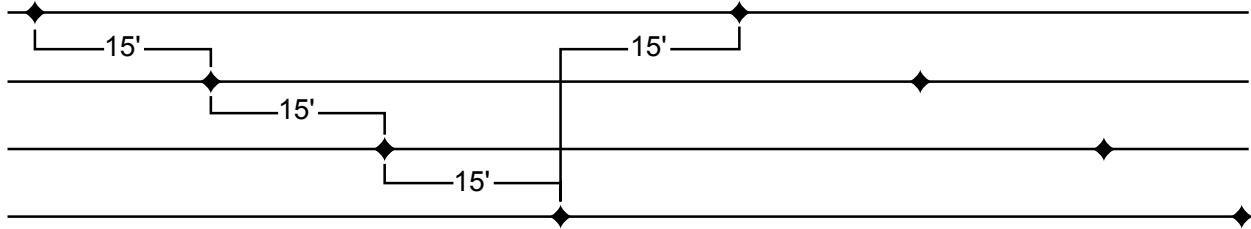

BIRD-FLIGHT™ Diverter Spacing

Medium Voltage

Three Phase

One phase

Generally at 15' intervals minimum

◆ Indicates Bird Diverter position