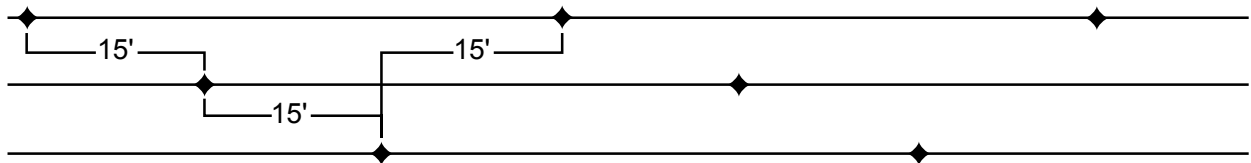

BIRD-FLIGHT™ Diverter Spacing

Medium Voltage

Three Phase

One phase

Generally at 15' intervals minimum

◆ Indicates Bird Diverter position