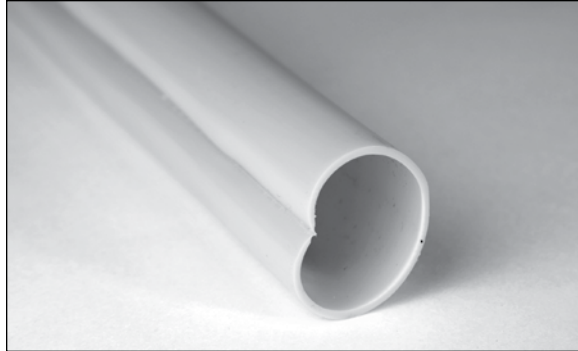

Guy Markers

Wrap-Around Guy Marker

The PREFORMED™ Wrap-Around Guy Marker is designed to identify down guys or other wire and cable installations where anchoring devices are exposed to pedestrian and/or vehicular traffic. The Wrap-Around Guy Marker is available with a choice of three attachment devices; Universal Cable Tie, LOOP-LOCK Pin, Stainless Steel Clamp or just as a plain tube.

Features

- One piece design
- Lightweight
- Easily installed on strand sizes 3/16" – 1/2" (4.7 – 12.7 mm)
- Reflective stripe option available
- Deters vandalism
- Installs on down guys in seconds
- Special pallet pricing available

Attachment Devices

UCT	Universal Cable Tie
LLP	LOOP LOCK® Pin (Patented)
SC	Stainless Steel Clamp

Material

- Manufactured out of Polyethylene
- Premium UV inhibitors for a long life span
- Nylon pin or cable tie

Catalog Number	Color	Length	Tube OD	Attachment Type
PG-6000	Yellow	8'	1.5"	None
PG-6000PIN	Yellow	8'	1.5"	LLP
PG-6000SC	Yellow	8'	1.5"	SC
PG-6000TIE	Yellow	8'	1.5"	UCT
PG-6100	Orange	8'	1.5"	None
PG-6100PIN	Orange	8'	1.5"	LLP
PG-6100SC	Orange	8'	1.5"	SC
PG-6100TIE	Orange	8'	1.5"	UCT